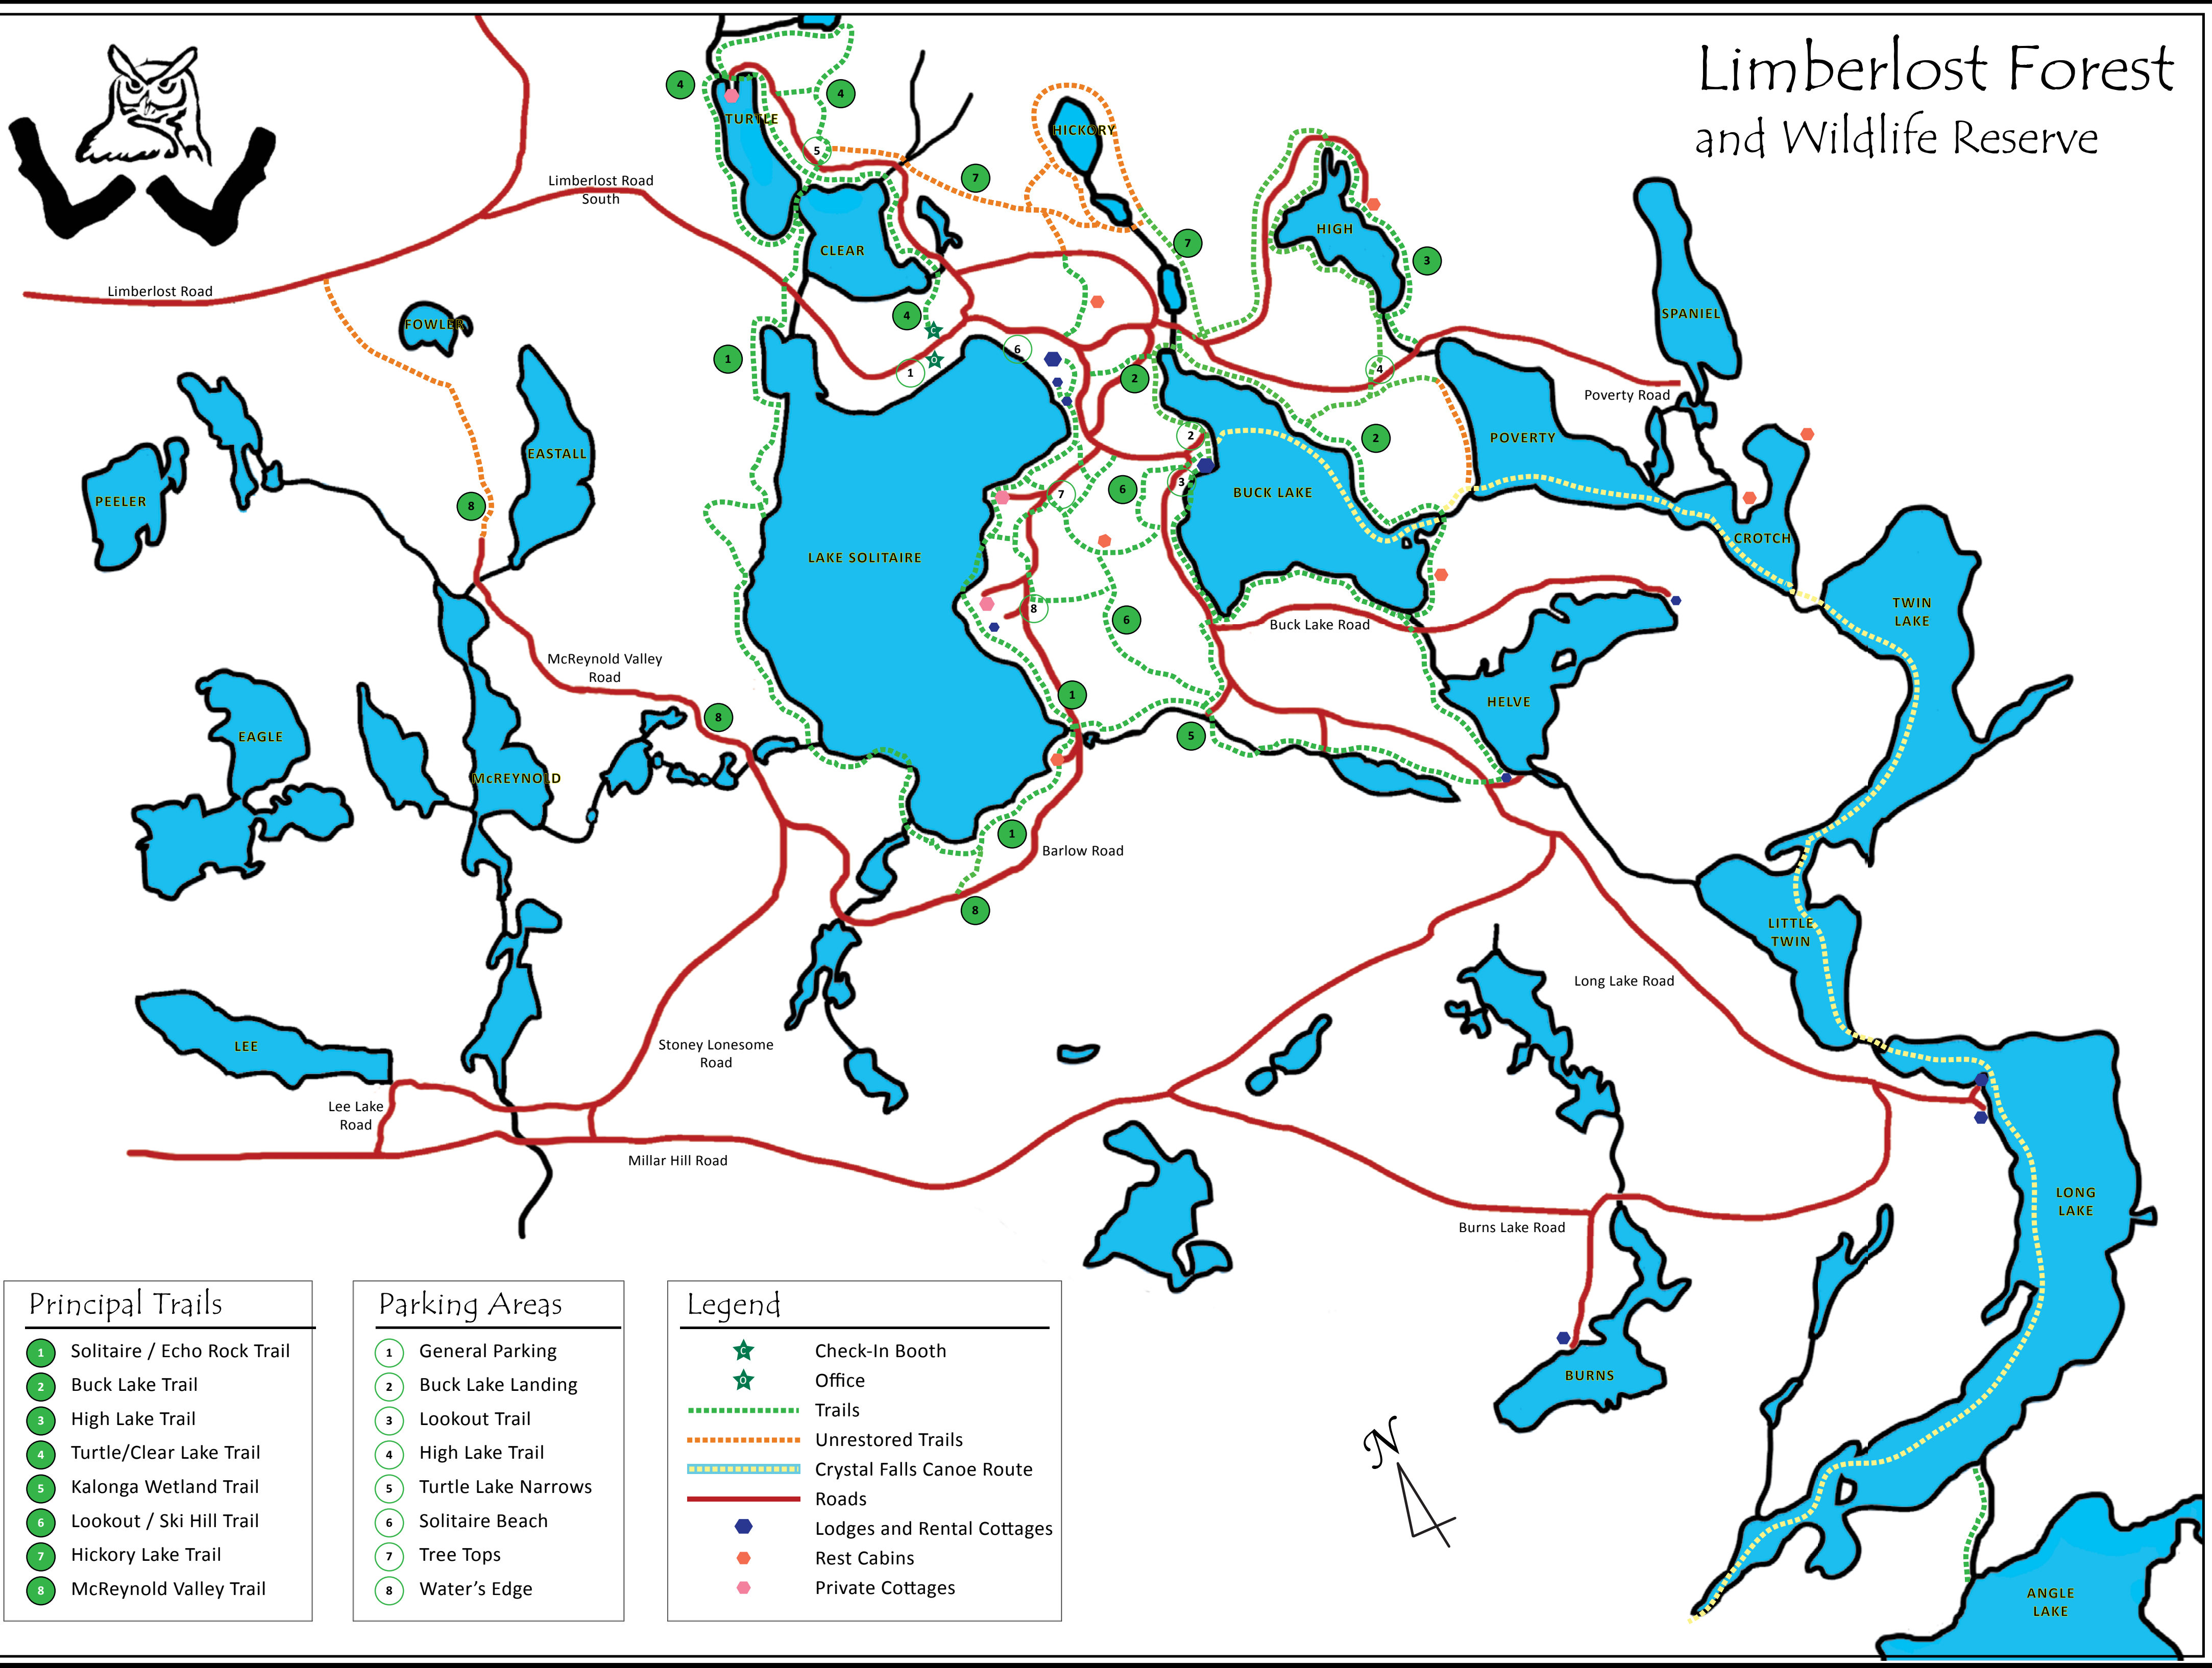

Limberlost Forest and Wildlife Reserve

Principal Trails	
1	Solitaire / Echo Rock Trail
2	Buck Lake Trail
3	High Lake Trail
4	Turtle/Clear Lake Trail
5	Kalonga Wetland Trail
6	Lookout / Ski Hill Trail
7	Hickory Lake Trail
8	McReynold Valley Trail

Parking Areas	
1	General Parking
2	Buck Lake Landing
3	Lookout Trail
4	High Lake Trail
5	Turtle Lake Narrows
6	Solitaire Beach
7	Tree Tops
8	Water's Edge

Legend	
★	Check-In Booth
★	Office
---	Trails
---	Unrestored Trails
---	Crystal Falls Canoe Route
---	Roads
■	Lodges and Rental Cottages
●	Rest Cabins
●	Private Cottages