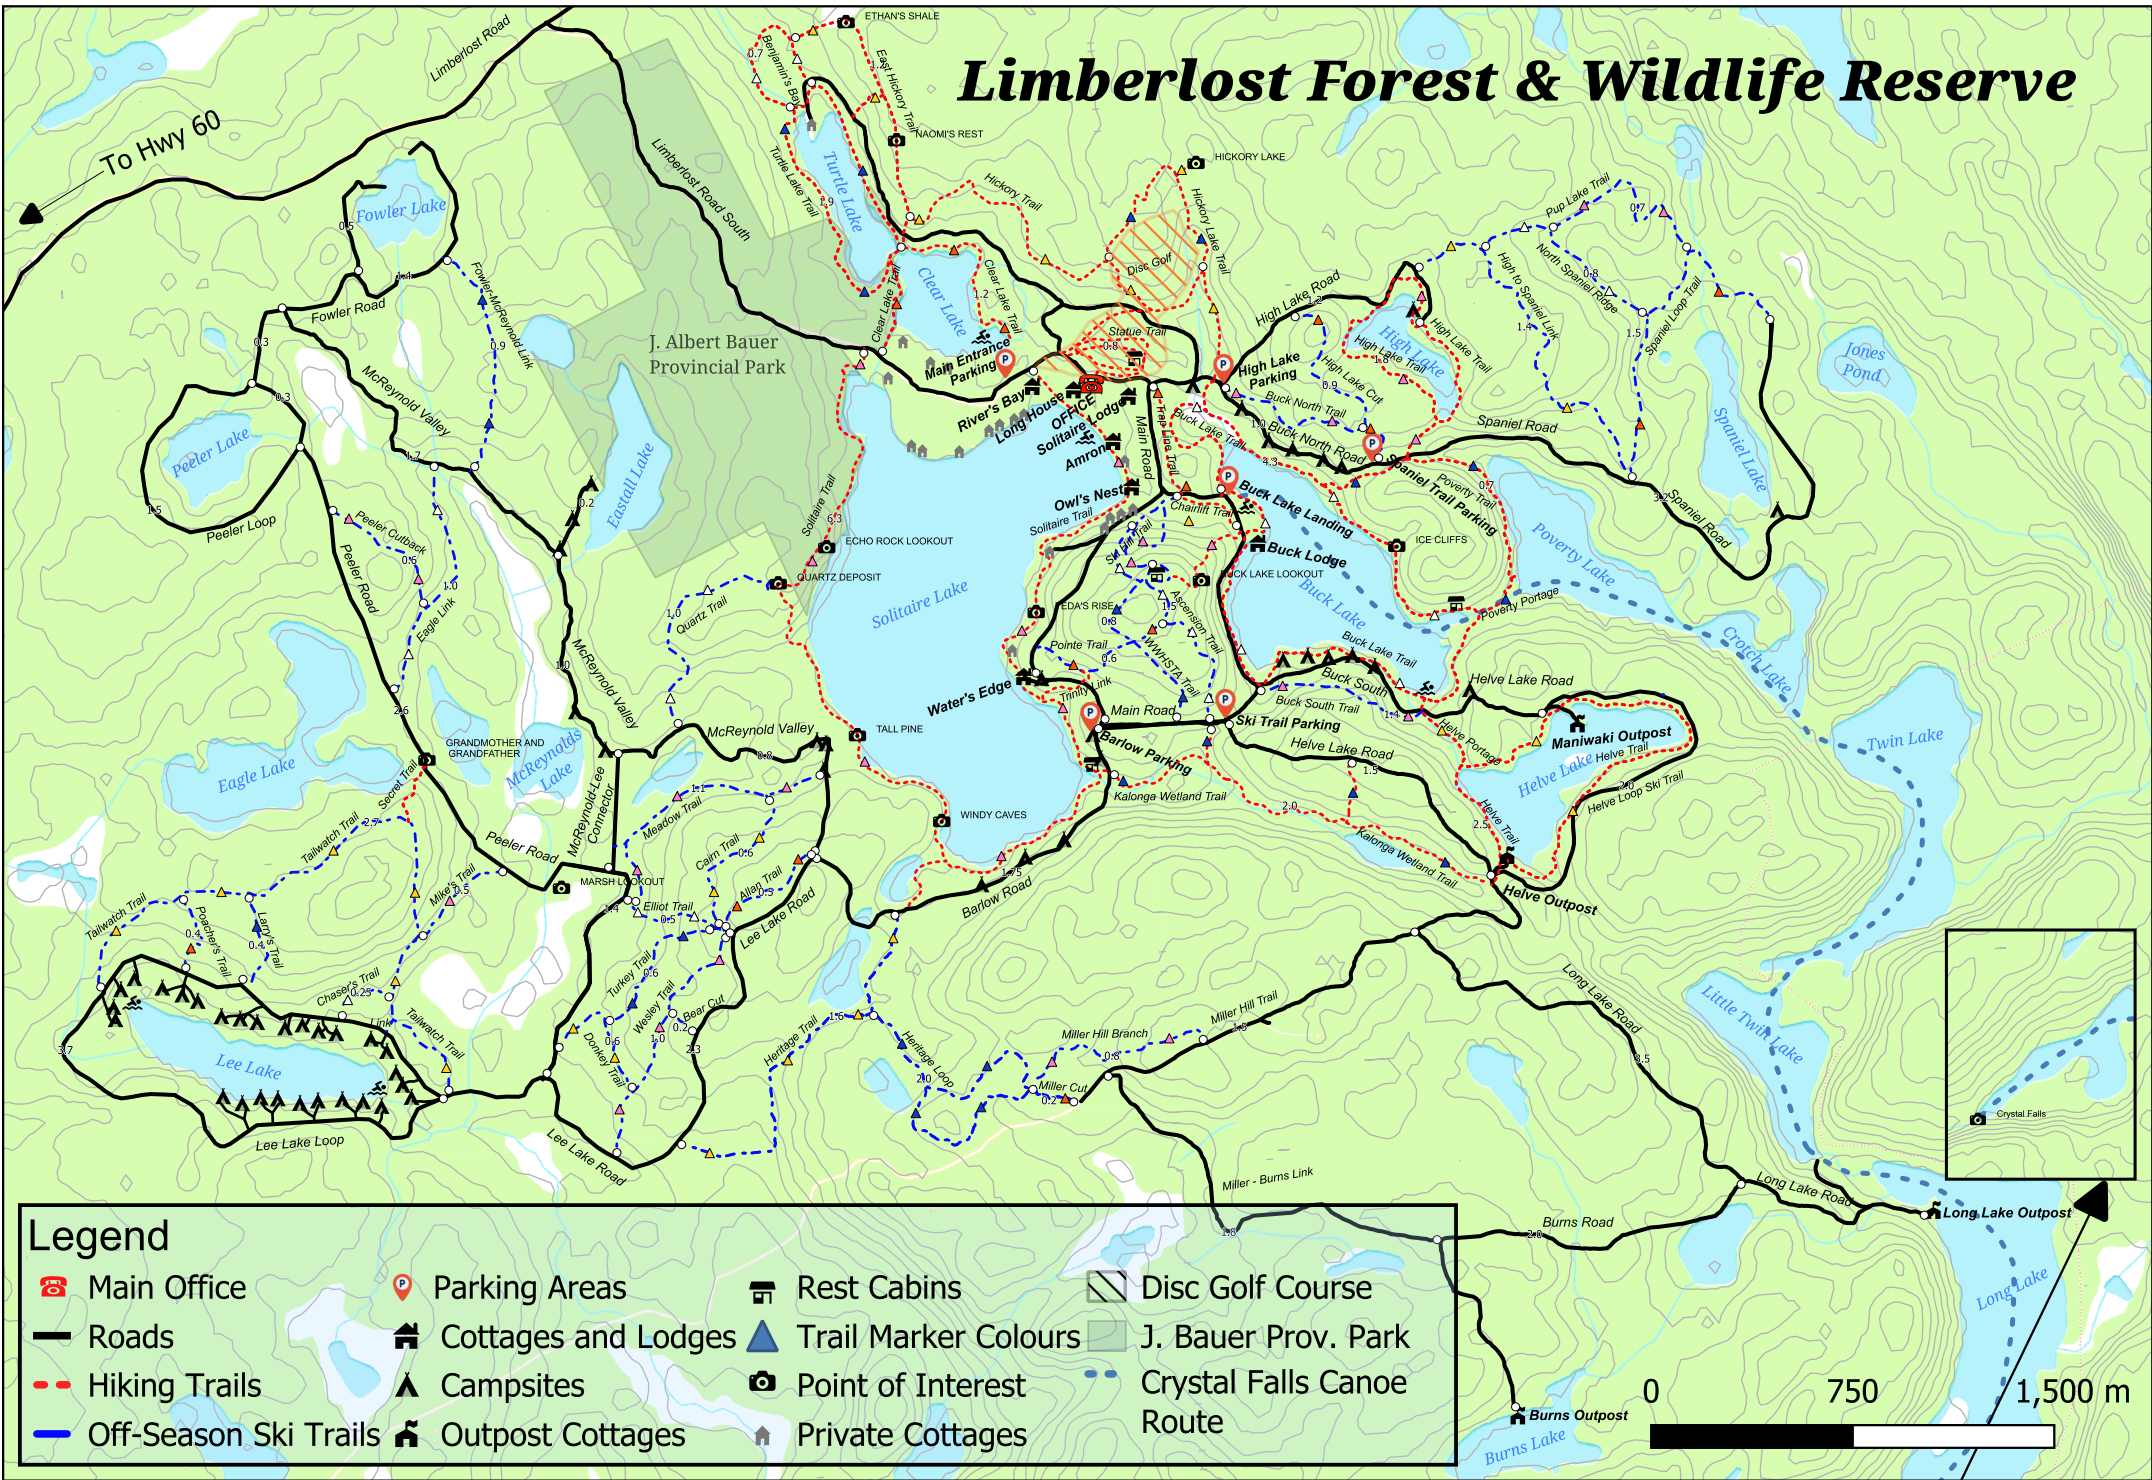

Limberlost Forest & Wildlife Reserve

Legend

- | | | | |
|-----------------------|---------------------|----------------------|---------------------------|
| Main Office | Parking Areas | Rest Cabins | Disc Golf Course |
| Roads | Cottages and Lodges | Trail Marker Colours | J. Bauer Prov. Park |
| Hiking Trails | Campsites | Point of Interest | Crystal Falls Canoe Route |
| Off-Season Ski Trails | Outpost Cottages | Private Cottages | |